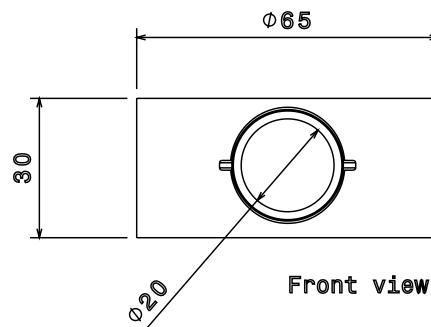

PRODUCT CODE: PB2B
PVC CONDUIT BOX

DESCRIPTION

20mm Through PVC Conduit Box

FINISH

Black

MATERIAL

PVC

PACKAGING

Packed in qty 20

ADDITIONAL NOTES

Manufactured to BS4607 part 1
Product includes 2 x M4 Brass Inserts

Isometric view

Front view

Side view

Top view