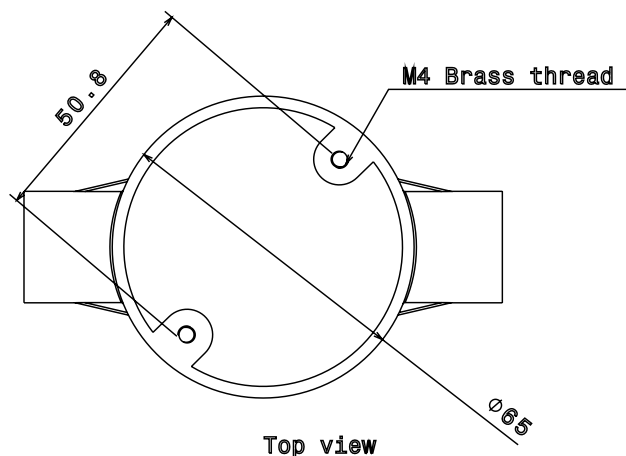

Packed in qty 20

ADDITIONAL NOTES

Manufactured to BS4607 part 1
Product includes 2 x M4 Brass Inserts

Isometric view

Front view

Side view

Top view